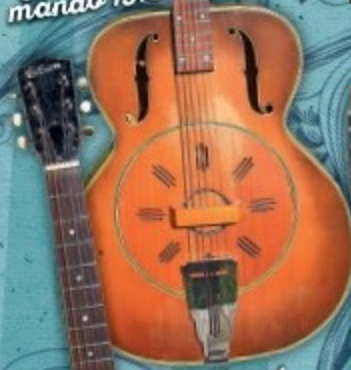

Down The Big Road

*Gibson A2
mando 1918*

**GUITARS WE
PLAY ON
THIS
LP**

*Will Van Allen
ukulele banjo
1920*

*National
Aragon 1939*

*Epiphone Zenith
Tenor 1932*

*Gibson
J35 1934*

*Fraulini
Francesca 12 string*

*Brey
L5 style
archtop*

*Rainer
Woffler*

*Tania
Wirz*

*Gibson L00
1974*

*National Tricone
Style 3 1928*

National